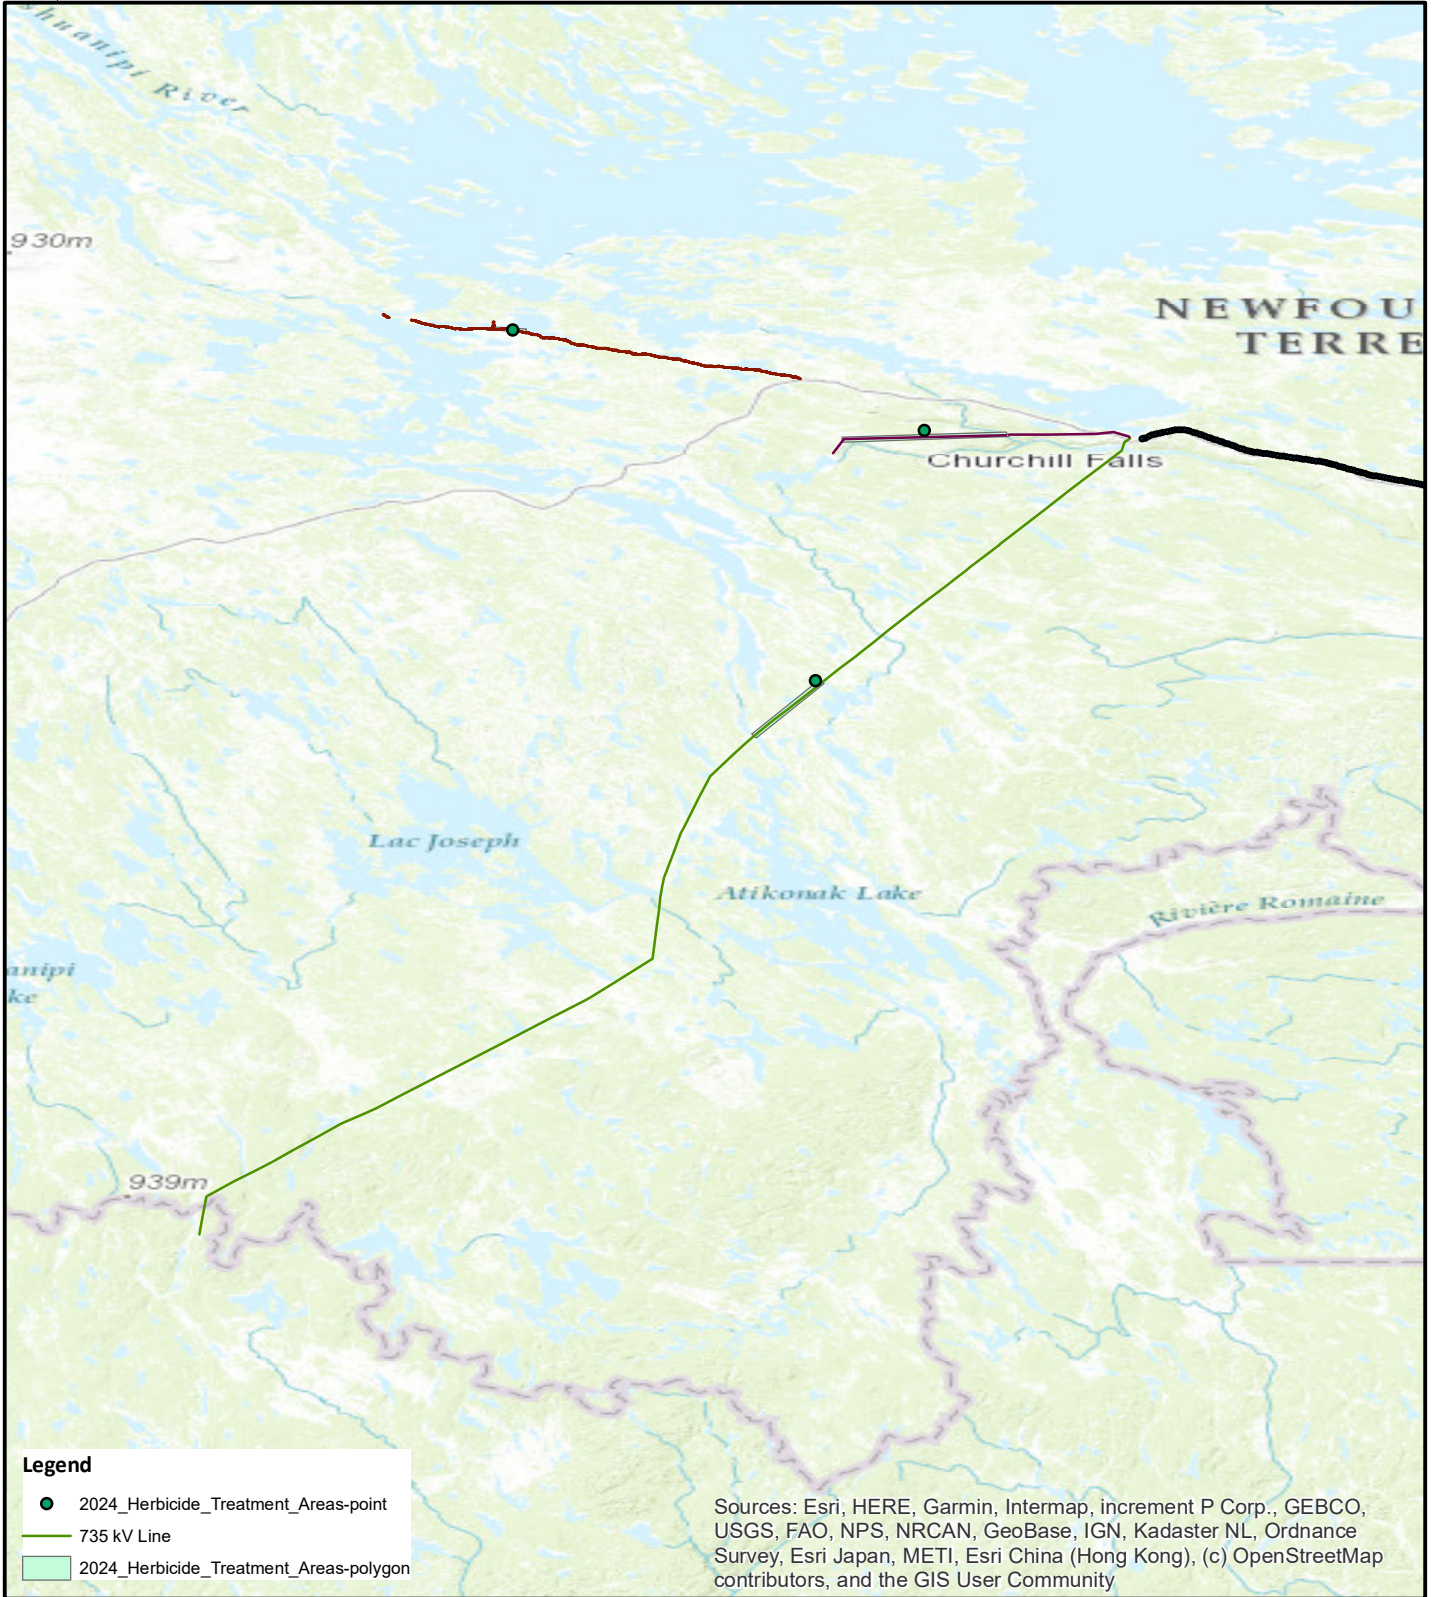

2024 Vegetation Management Program Labrador - 735 kV

1:1,563,408