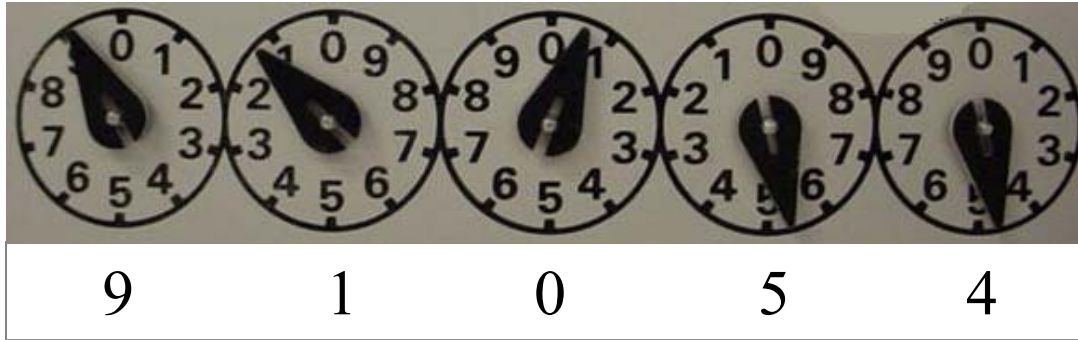

Residential Meter Reading Guide

Present
Reading

To calculate
your usage
Subtract the
previous reading
from the
present reading

91054

Previous
Reading

- 90137
917 kWh

Your
Reading

Always read and record from right to left.