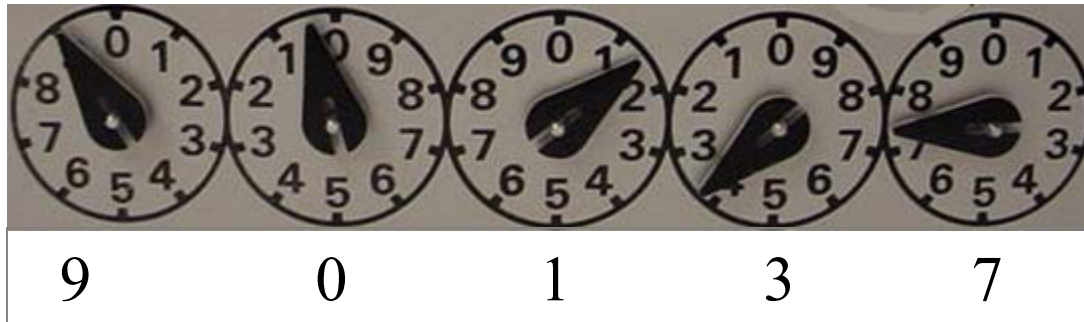

Residential Meter Reading Guide

Present
Reading

To calculate
your usage
Subtract the
previous reading
from the
present reading

91054

Previous
Reading

- 90137
917 kWh

Your
Reading

Always read and record from right to left.